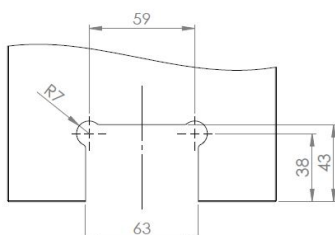

PRODUCT SHEET

Description:

Shower Hinge "Rio", Wall/Glass, SS-Look, Offset Back Plate, 8-10mm Glass Thickness, W/15 DG Angle Adjustment Function, & 25DG Return Function, Brass Material, Hidden Screws., Black Fiber Gaskets: 2 x 1mm & 2 x 2mm Thickness., Load Capacity Pr. Pair: 45kg

Item number:

15.23.884-0

Units	Box	Carton	HS Code	Barcode
Pcs.	1	20	8302100090	
				5704866501224

SISO A/S

Mileparken 11
DK-2740 Skovlunde
Denmark
VAT: 24786013

Phone +45 45 830 900

www.siso.dk
siso@siso.dk