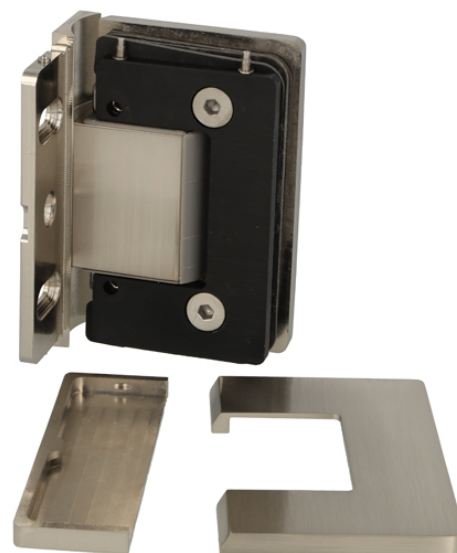

PRODUCT SHEET

Description:

Shower Hinge "Rio", Wall/Glass, SS-Look, Offset Back Plate, 8-10mm Glass Thickness, W/15 DG Angle Adjustment Function, & 25DG Return Function, Brass Material, Hidden Screws., Black Fiber Gaskets: 2 x 1mm & 2 x 2mm Thickness., Load Capacity Pr. Pair: 45kg

Item number:

15.23.884-0

Units	Box	Carton	HS Code	Barcode
Pcs.	1	20	8302100090	
				5704866501224

SISO A/S

Mileparken 11
DK-2740 Skovlunde
Denmark
VAT: 24786013

Phone +45 45 830 900

www.siso.dk
siso@siso.dk

Danske Bank
Nytorv Branch
Copenhagen
SWIFT: DABADKKK

Account no.
4180 3112 112936
IBAN Account
DK7230003112112936