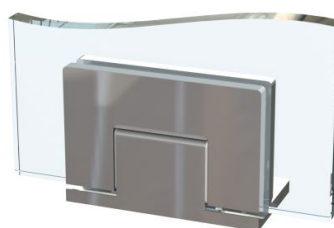

PRODUCT SHEET

Description:

Shower Hinge "Rio", Wall/Glass, SS-Look, Offset Back Plate, 8-10mm Glass Thickness, W/15 DG Angle Adjustment Function, & 25DG Return Function, Brass Material, Hidden Screws., Black Fiber Gaskets: 2 x 1mm & 2 x 2mm Thickness., Load Capacity Pr. Pair: 45kg

Item number:

15.23.884-0

Units	Box	Carton	HS Code	Barcode
Pcs.	1	20	8302100090	
				5704866501224

SISO A/S

Mileparken 11
DK-2740 Skovlunde
Denmark
VAT: 24786013

Phone +45 45 830 900

www.siso.dk
siso@siso.dk

Danske Bank
Nytorv Branch
Copenhagen
SWIFT: DABADKKK

Account no.
4180 3112 112936
IBAN Account
DK7230003112112936