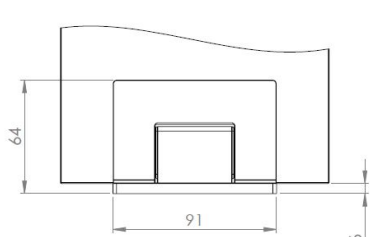

PRODUCT SHEET

Description:

Shower Hinge "Rio", Wall/Glass, SS-Look, Offset Back Plate, 8-10mm Glass Thickness, W/15 DG Angle Adjustment Function, & 25DG Return Function, Brass Material, Hidden Screws., Black Fiber Gaskets: 2 x 1mm & 2 x 2mm Thickness., Load Capacity Pr. Pair: 45kg

Item number:

15.23.884-0

Units	Box	Carton	HS Code	Barcode
Pcs.	1	20	8302100090	
				5704866501224

SISO A/S

Mileparken 11
DK-2740 Skovlunde
Denmark
VAT: 24786013

Phone +45 45 830 900

www.siso.dk
siso@siso.dk

Danske Bank
Nytorv Branch
Copenhagen
SWIFT: DABADKKK

Account no.
4180 3112 112936
IBAN Account
DK7230003112112936