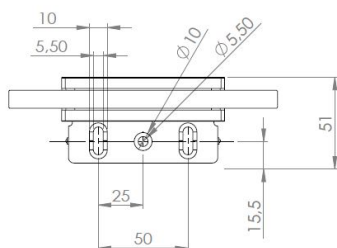

PRODUCT SHEET

Description:

Shower Hinge "Rio", Wall/Glass, SS-Look, Offset Back Plate, 8-10mm Glass Thickness, W/15 DG Angle Adjustment Function, & 25DG Return Function, Brass Material, Hidden Screws., Black Fiber Gaskets: 2 x 1mm & 2 x 2mm Thickness., Load Capacity Pr. Pair: 45kg

Item number:

15.23.884-0

Units	Box	Carton	HS Code	Barcode
Pcs.	1	20	8302100090	
				5704866501224

SISO A/S

Mileparken 11
DK-2740 Skovlunde
Denmark
VAT: 24786013

Phone +45 45 830 900

www.siso.dk
siso@siso.dk

Danske Bank
Nytorv Branch
Copenhagen
SWIFT: DABADKKK

Account no.
4180 3112 112936
IBAN Account
DK7230003112112936