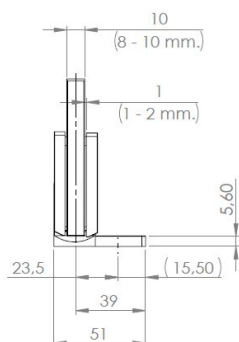

PRODUCT SHEET

Description:

Shower Hinge "Rio", Wall/Glass, SS-Look, Offset Back Plate, 8-10mm Glass Thickness, W/15 DG Angle Adjustment Function, & 25DG Return Function, Brass Material, Hidden Screws., Black Fiber Gaskets: 2 x 1mm & 2 x 2mm Thickness., Load Capacity Pr. Pair: 45kg

Item number:

15.23.884-0

Units	Box	Carton	HS Code	Barcode
Pcs.	1	20	8302100090	
				5704866501224

SISO A/S

Mileparken 11
DK-2740 Skovlunde
Denmark
VAT: 24786013

Phone +45 45 830 900

www.siso.dk
siso@siso.dk